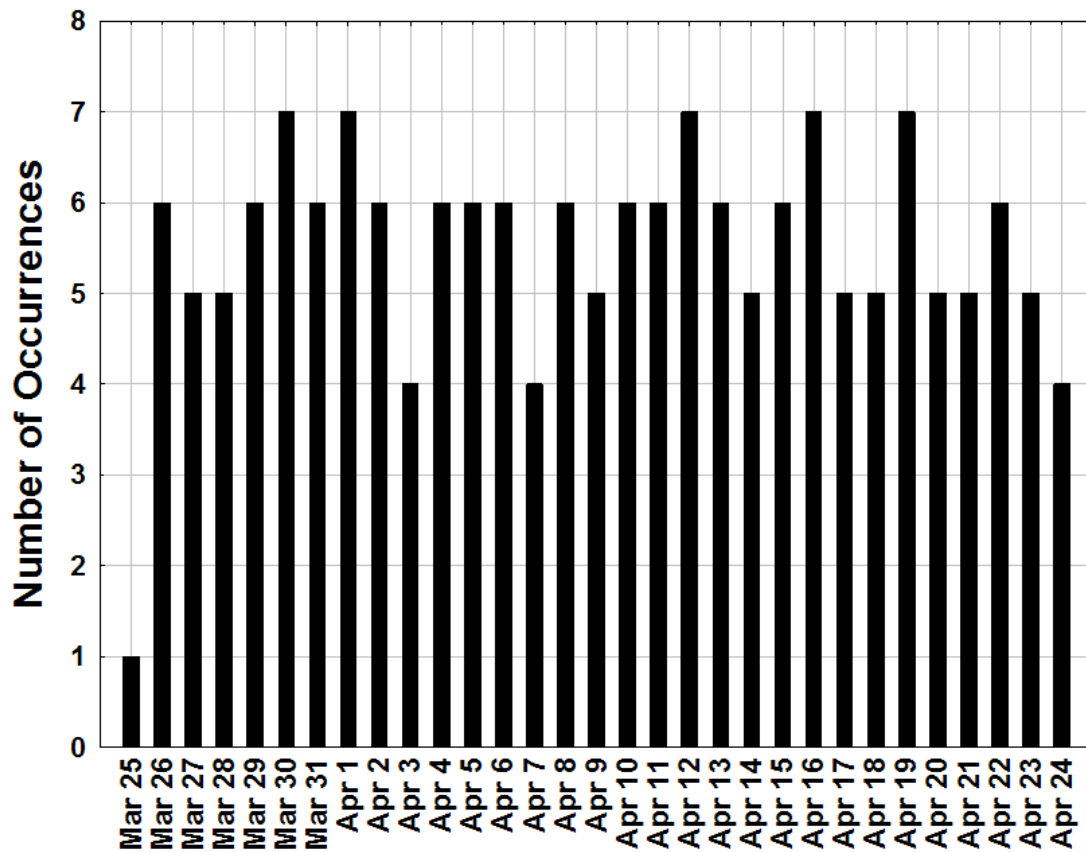

Earliest Dates:	March 25	(2013)
	March 26	(1937, 1956, 1975, 1994, 2032, 2070)
	March 27	(1918, 1964, 2002, 2021, 2051)
	March 28	(1945, 1983, 2040, 2048, 2059)
Latest Date:	April 24	(1929, 1967, 2043, 2062)
	April 23	(1910, 1948, 1986, 2005, 2035)
	April 22	(1921, 1940, 1959, 2016, 2024, 2054)
	April 21	(1913, 1978, 1997, 2027, 2073)

Frequency of Dates for First Seder